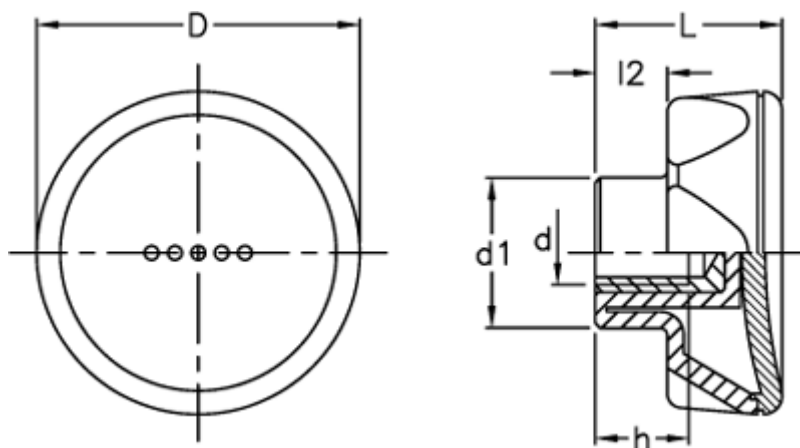

Article number: 23052212265
Description: E+G Lobe knob
ELK.45-B M8-C5 light-blue centre cap

Measures

D	= 45
d1	= 21.0
d 6H	= M8
h	= 13
L	= 26
l2	= 10